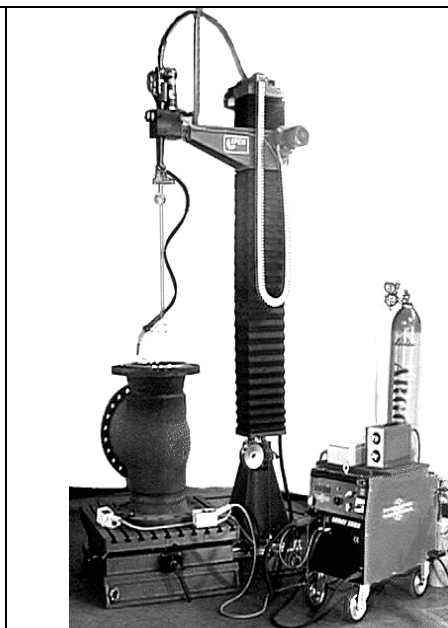

Benefits:

- Suitable for use on site or in the workshop
- Manual or automatic feed (axial and radial)
- Basic machine designed for MIG/MAG welding
- Built-in rotary transmission leadthrough for wire, inert gas, electricity and cooling water
- Separate operator panel
- Low weight, simple operation
- Extensive accessories
- Can be operated with most commonly used power sources
- Optimum equipment for any application

CW-1000 Specifications

Axial stroke (manual and automatic)	mm (inch)	175 (6.9")
Radial stroke (manual and automatic)	mm (inch)	90 (3.54")
Weld diameter	mm (inch)	30 – 1000 (1.2"-40")
Machine spindle speed	rpm	0.1 - 5.0
Axial feed	mm/rev.	3 (0.12")
Radial feed 1 (installed)	mm/rev.	3.8 (0.15")
Radial feed 2 (interchangeable)	mm/rev.	3.0 (0.12")
Radial feed 3 (interchangeable)	mm/rev.	4.6 (0.18")
Angular adjustment range (infinite)	degrees	0 ... 90
Power supply	V/Hz	230 / 50
Power consumption max.	VA	160
Weight, approx.	kg	27
Torch connection	special Binzel	

Various fixtures are available for the CW-1000:

CWD-4

Portable welding equipment for sealing faces on valves, pump housings etc.

Valve size:

-1000mm (40") dia. max.

CWD-ENT-3

Stationary welding unit for sealing faces in gate valves, for gates and valve housings, with inclined table (1000x1000mm).

Valve size:

- 1000mm (40") dia. max.

- max. height 1100mm (44")

CWD-5

Stationary welding unit for sealing faces in gate valves, for gates and valve housings, with inclined cross table (500x500mm).

Valve size: