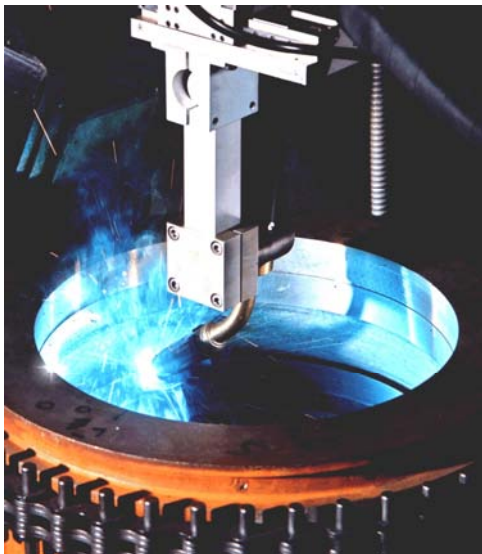

CW-1000

Circular Welding Machine

30-1000 mm dia. (1.2"-40")

The **EFCO CW-1000** is a complete problem solution for MIG/MAG welding in and on fittings. Automatic welding of sealing faces, circular welding of bores, circular faces, conical faces.

Benefits:

- Suitable for use on site or in the workshop
- Manual or automatic feed (axial and radial)
- Basic machine designed for MIG/MAG welding
- Built-in rotary transmission leadthrough for wire, inert gas, electricity and cooling water
- Separate operator panel
- Low weight, simple operation
- Extensive accessories
- Can be operated with most commonly used power sources
- Optimum equipment for any application

CW-1000 Specifications

Axial stroke (manual and automatic)	mm (inch)	175 (6.9")
Radial stroke (manual and automatic)	mm (inch)	90 (3.54")
Weld diameter	mm (inch)	30 – 1000 (1.2"-40")
Machine spindle speed	rpm	0.1 - 5.0
Axial feed	mm/rev.	3 (0.12")
Radial feed 1 (installed)	mm/rev.	3.8 (0.15")
Radial feed 2 (interchangeable)	mm/rev.	3.0 (0.12")
Radial feed 3 (interchangeable)	mm/rev.	4.6 (0.18")
Angular adjustment range (infinite)	degrees	0 ... 90
Power supply	V/Hz	230 / 50
Power consumption max.	VA	160
Weight, approx.	kg	27
Torch connection	special Binzel	

Various fixtures are available for the CW-1000:

CWD-4

Portable welding equipment for sealing faces on valves, pump housings etc.

Valve size:

-1000mm (40") dia. max.

CWD-ENT-3

Stationary welding unit for sealing faces in gate valves, for gates and valve housings, with inclined table (1000x1000mm).